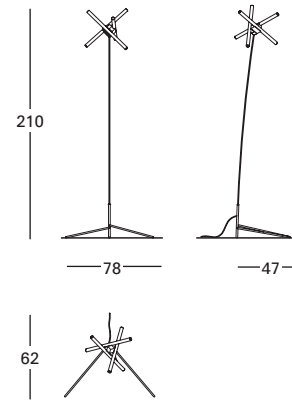

Pepe Cortés entwarf diese Linestra-Leuchte 1976. Das Design ruhte jedoch vergessen in einer Schublade, bis Bd 1984 darauf zurückkam und sie herstellte. Kurz zuvor wurde sie in der Kollektion 'Äußerst formale Möbel' vorgestellt, die weitere, zusammen mit Javier Mariscal entworfene Leuchten enthielt.

Lámpara Olvidada

PHOTOGRAPHERS
Globus

ACKNOWLEDGMENTS
B&B

Product specifications are for general information only. Bd reserves the right to change design and finish without prior notice.

Measurements in cm.

Acabados

Florón (lámpara techo), pie (lámpara con pie) y tubo en hierro cobreado.
Portalámparas en latón cromado para 3 linestras incandescentes S-14D 60, de máx. 3 x 60W 230V/50Hz.
Certificada CE UNE-EN 60598-1

Finishes

Rosette (attachment ceiling lamp), stand (standing lamp) and tube in copperplated iron.
Bulbholder in chromed brass for 3 incandescent strips S-14D 60W of max. 3x60W 230V/50Hz.
Certified CE UNE-EN 60598-1

Finiture

Rosetta (lampada a sospensione), piede (lampada con piede) e tubo in ferro ramato.
Portalampana in ottone cromato che alloggia 3 linestre ad incandescenza S-14D 60 di max. 3x60W 230V/50Hz.
Certificata CE UNE-EN 60598-1

Verarbeitung

Rosette (Deckenleuchte), Fuß (Stehleuchte) und Stab aus verkupferten Eisen.
Lampenfassung aus verchromtem Messing für 3 Röhrluchtmittel S-14D 60 von max. 3 x 60W 230V/50Hz.
Zertifiziert CE UNE-EN 60598-1

Lámpara de pie